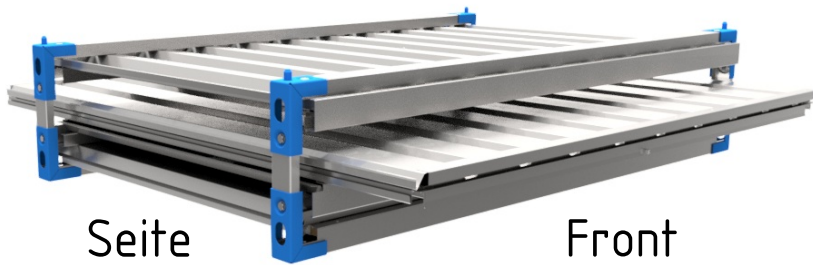

# Profilabstand 1,38m Container

DESIGNED BY: <b>TBV GmbH</b>		<b>Profilabstand 1,35m Container</b>		G	—
DATE: <b>19.03.2026</b>				F	—
SIZE <b>A4</b>		<b>T B V</b> 		E	—
SCALE <b>1:100</b>	WEIGHT (kg) <b>265</b>			DRAWING NUMBER <b>01</b>	SHEET <b>01</b>
This drawing is our property; it can't be reproduced or communicated without our written consent.				C	—
				B	—
				A	—